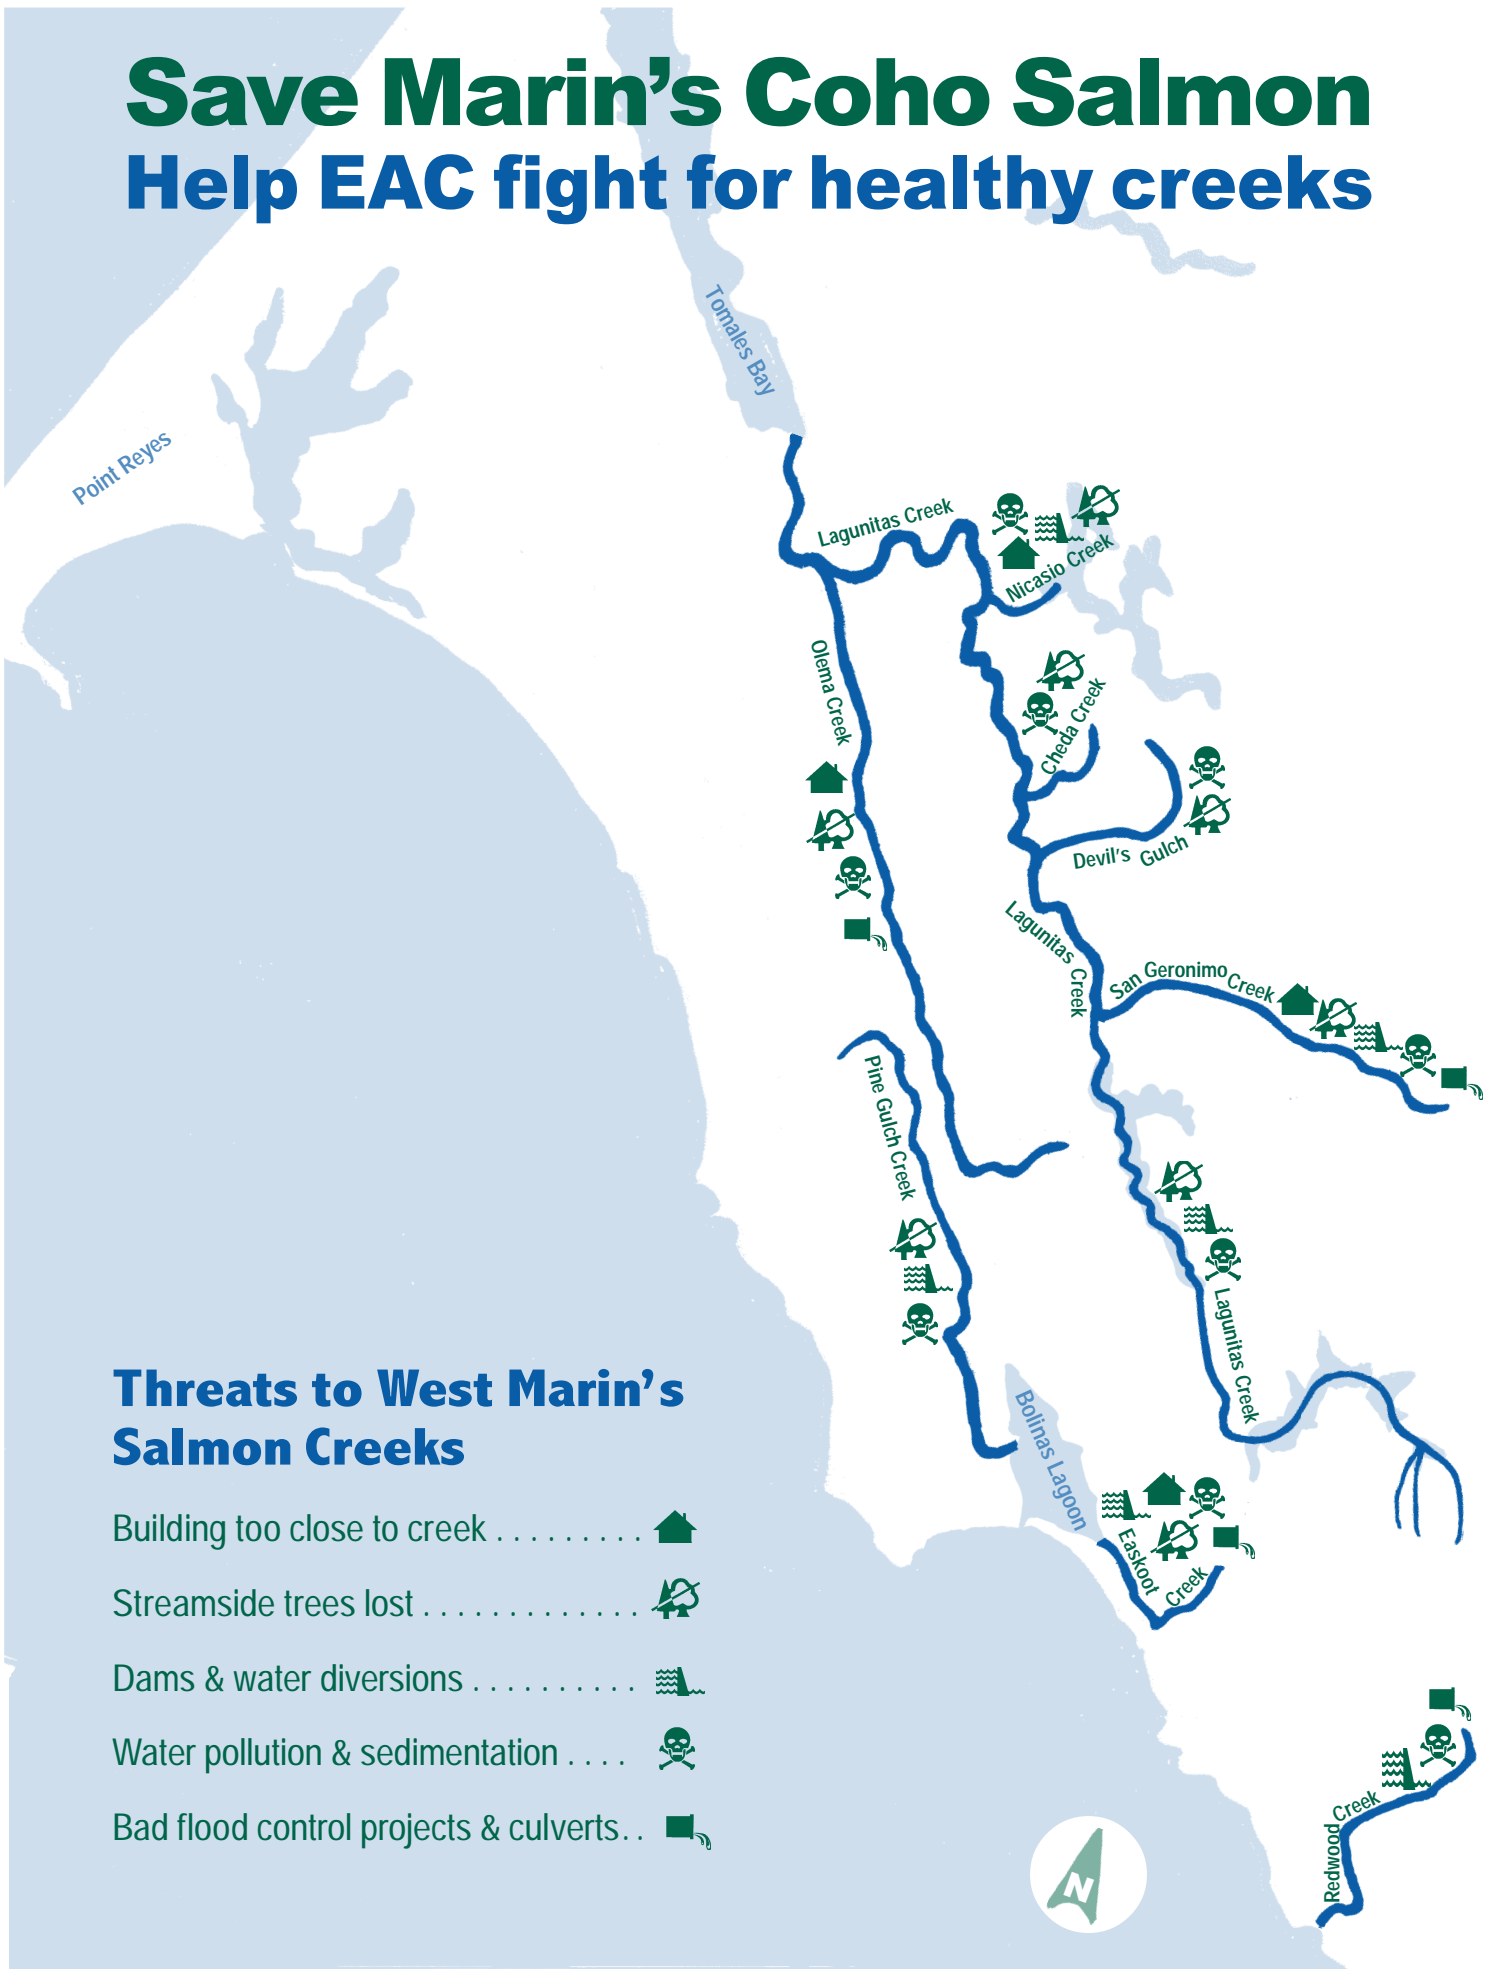

Save Marin's Coho Salmon

Help EAC fight for healthy creeks

Threats to West Marin's Salmon Creeks

- Building too close to creek 
- Streamside trees lost 
- Dams & water diversions 
- Water pollution & sedimentation 
- Bad flood control projects & culverts. . 